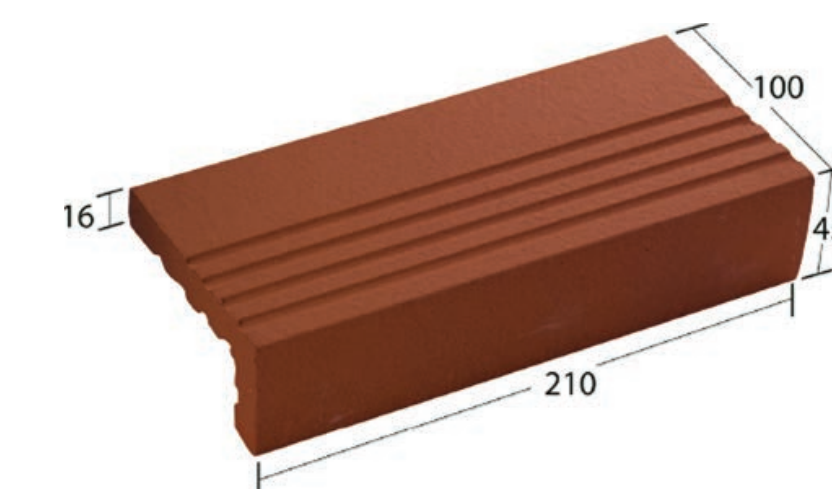

Step

Anti Slip R11

Viriyah Car Body Service, Pakkred Nonthaburi

Type Floor
Code F-201
Color Wine Red

Bullnose

Extruded Tile

Code: S-201
45x100x210x16 mm. 5 pcs./m.
20 pcs./ctn. 4 m./ctn.

Code: C-206
45x60x210x16 mm. 5 pcs./m.
30 pcs./ctn. 6 m./ctn.