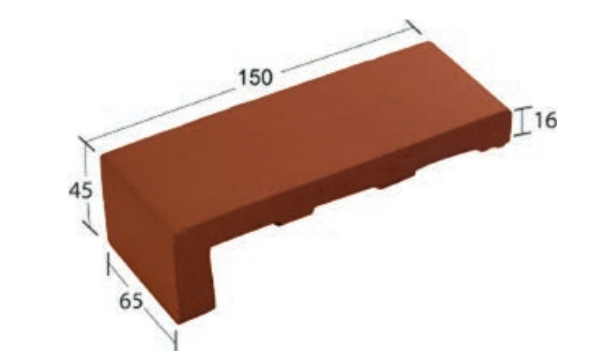

Step

Anti Slip R11

Viriyah Car Body Service, Pakkred Nonthaburi

Type Floor
Code F-201
Color Wine Red

Bullnose

Extruded Tile

Code: S-201
45x100x210x16 mm. 5 pcs./m.
20 pcs./ctn. 4 m./ctn.

Code: C-206
45x60x210x16 mm. 5 pcs./m.
30 pcs./ctn. 6 m./ctn.

Code: L-106
45x65x100x16 mm. 15 pcs./m.
80 pcs./ctn. 5.33 m./ctn.

Code: L-107
45x65x150x16 mm. 15 pcs./m.
40 pcs./ctn. 2.67 m./ctn.

Code: L-108
45x65x210x16 mm. 15 pcs./m.
40 pcs./ctn. 2.67 m./ctn.

Code: M
45x100x100x16 mm. 10 pcs./m.
60 pcs./ctn. 6 m./ctn.