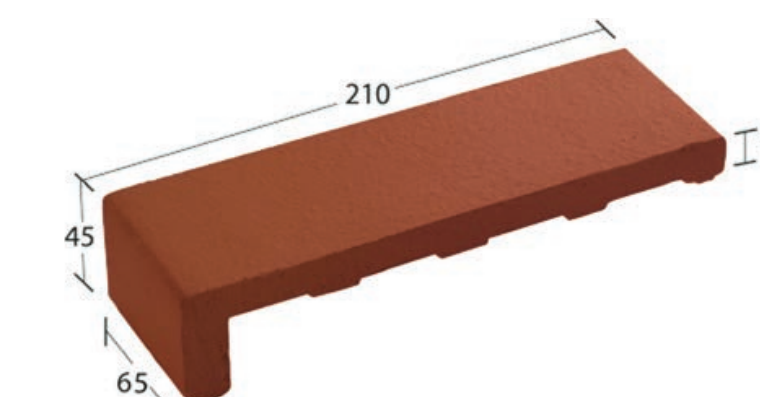

Code: L-108
45x65x210x16 mm. 15 pcs./m.
40 pcs./ctn. 2.67 m./ctn.