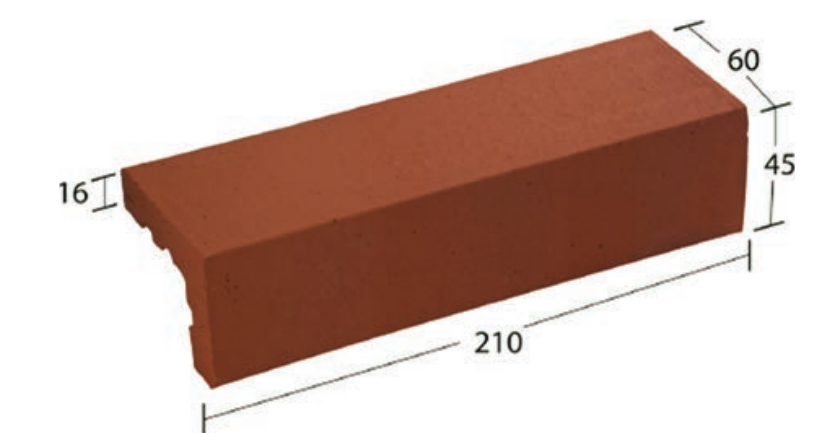

Step

Anti Slip R11

Viriyah Car Body Service, Pakkred Nonthaburi

Type Floor
Code F-201
Color Wine Red

Bullnose

Extruded Tile

Code: S-201
45x100x210x16 mm. 5 pcs./m.
20 pcs./ctn. 4 m./ctn.

Code: C-206
45x60x210x16 mm. 5 pcs./m.
30 pcs./ctn. 6 m./ctn.