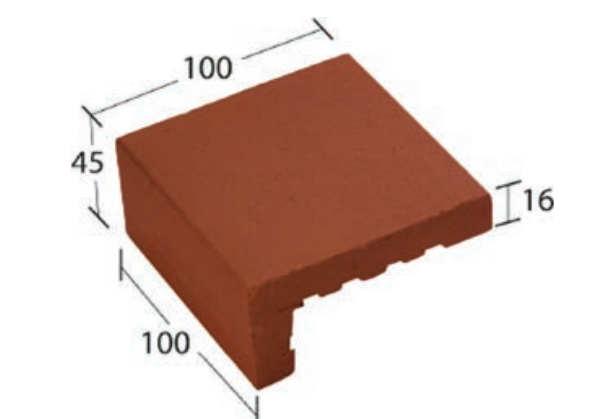

Code: M
45x100x100x16 mm. 10 pcs./m.
60 pcs./ctn. 6 m./ctn.