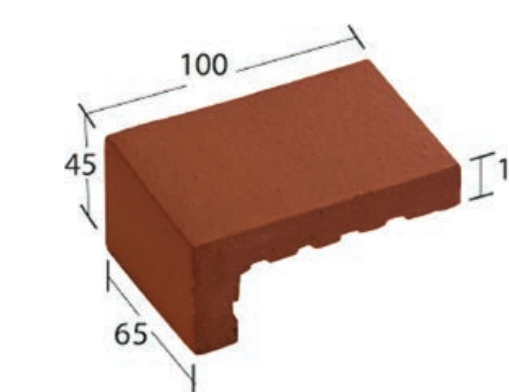

Step

Anti Slip R11

Viriyah Car Body Service, Pakkred Nonthaburi

Type Floor
Code F-201
Color Wine Red

Bullnose

Extruded Tile

Code: S-201
45x100x210x16 mm. 5 pcs./m.
20 pcs./ctn. 4 m./ctn.

Code: C-206
45x60x210x16 mm. 5 pcs./m.
30 pcs./ctn. 6 m./ctn.

Code: L-106
45x65x100x16 mm. 15 pcs./m.
80 pcs./ctn. 5.33 m./ctn.

Code: L-107
45x65x150x16 mm. 15 pcs./m.
40 pcs./ctn. 2.67 m./ctn.

Code: L-108
45x65x210x16 mm. 15 pcs./m.
40 pcs./ctn. 2.67 m./ctn.

Code: M
45x100x100x16 mm. 10 pcs./m.
60 pcs./ctn. 6 m./ctn.